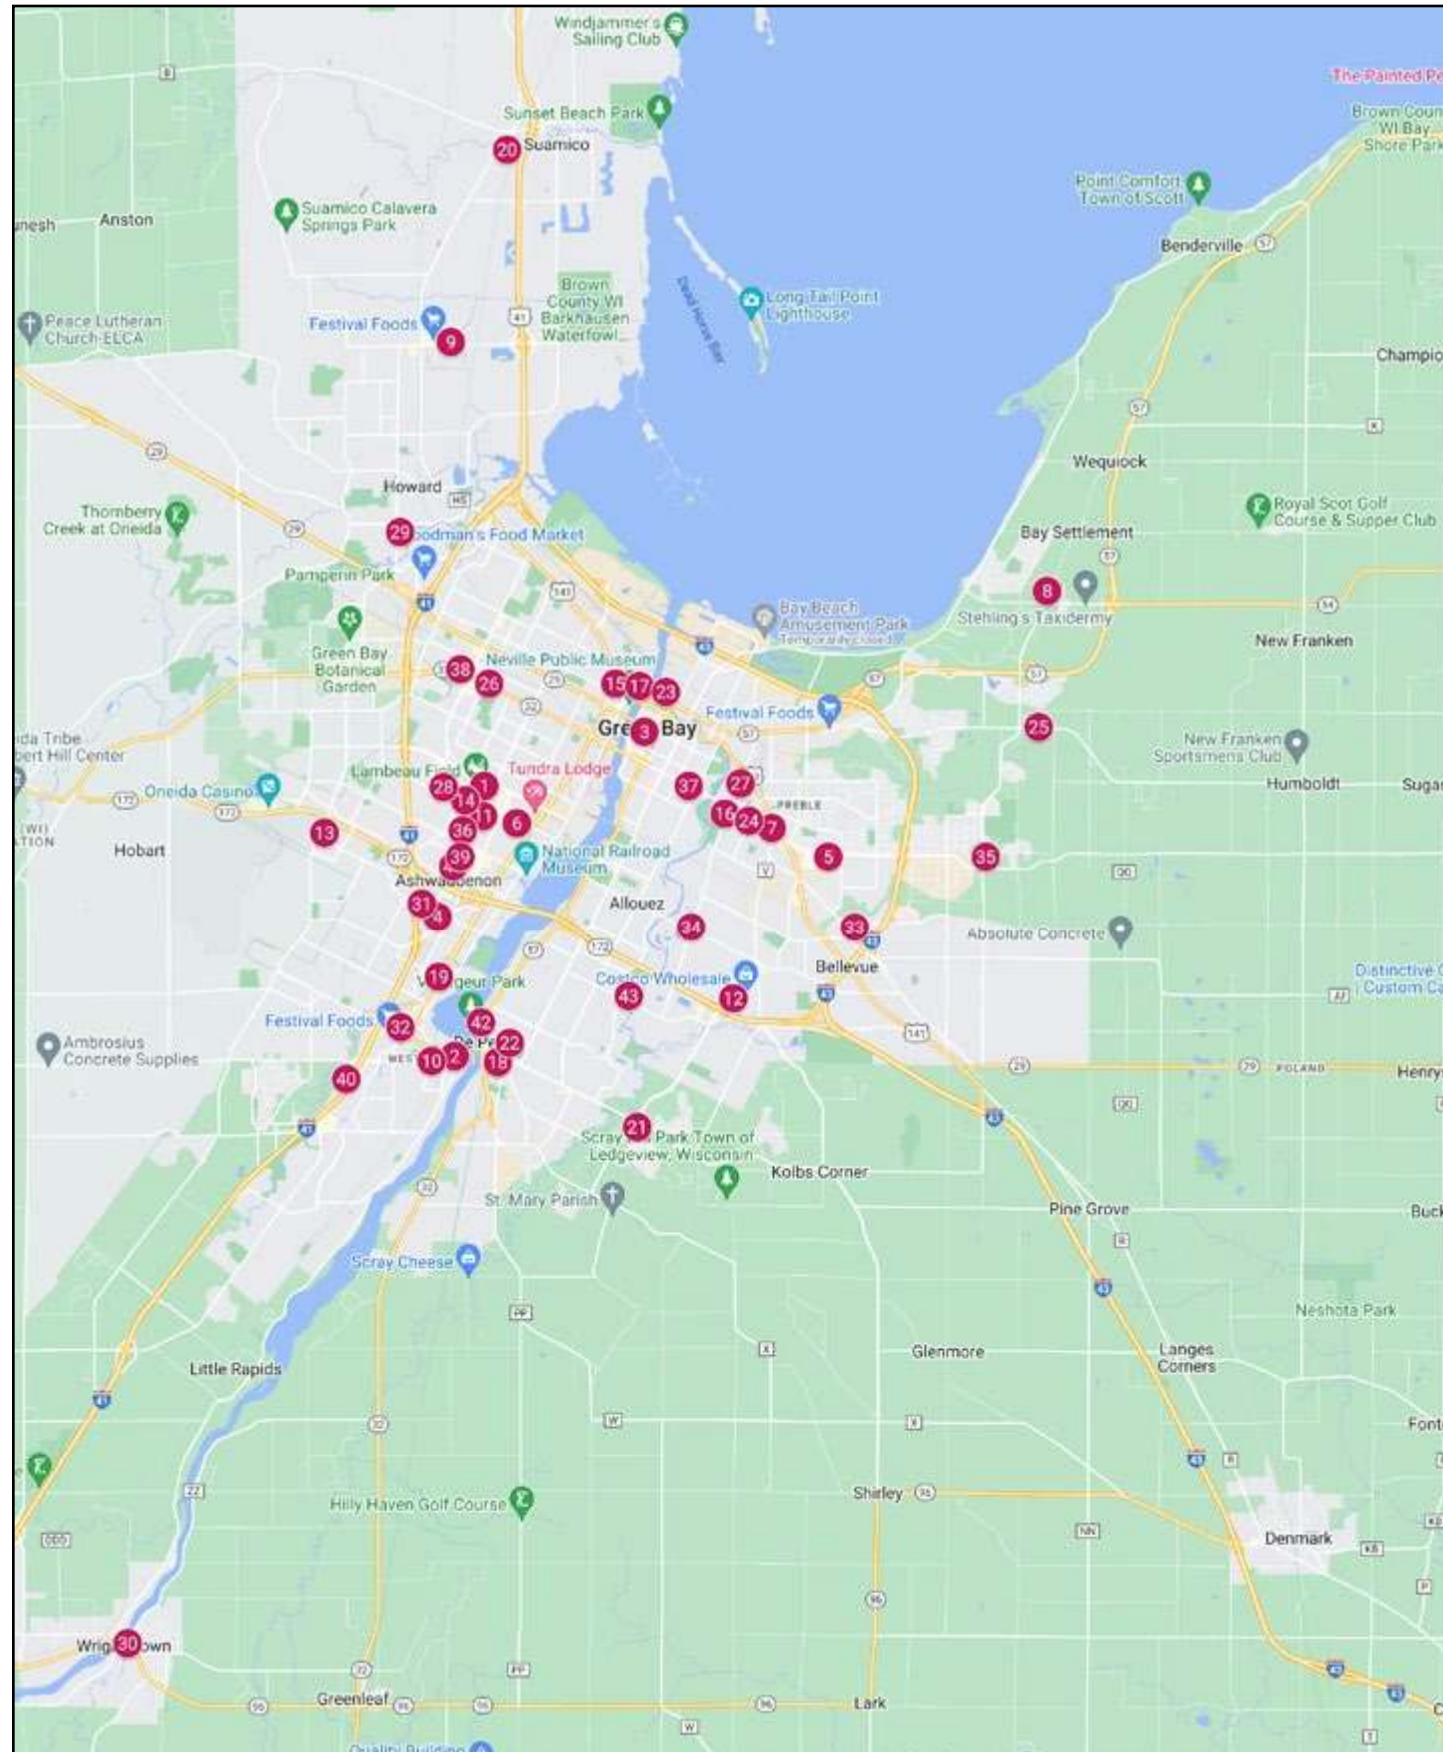

GREEN BAY AREA MAP