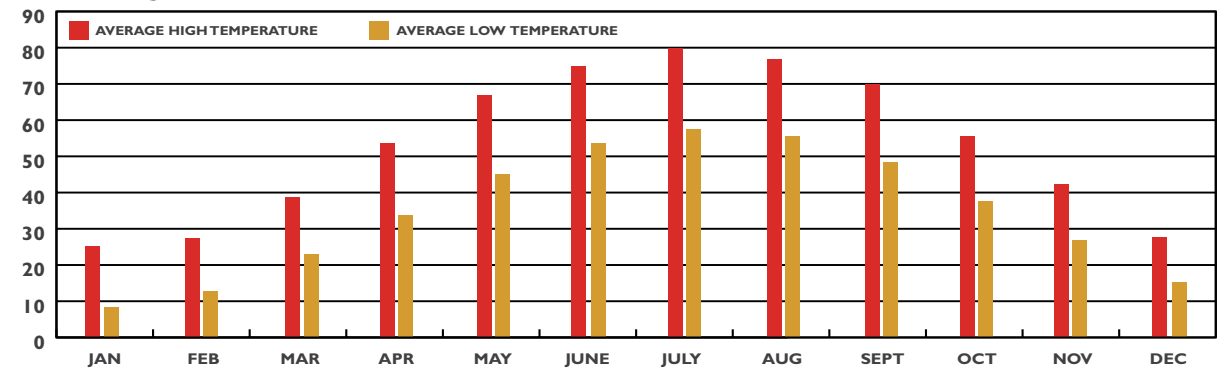

SUAMICO

- Population: 12,967
- www.suamico.org
- **Fire Department**
  (920) 434-3201
- **Trash & Recycling**
  (920) 434-2212
- **Village Hall**
  (920) 434-2212
  12781 Velp Ave.
- **Village President**
  Sky Van Rossum
  (920) 434-2212
- **Water Department**
  (920) 434-2212

WRIGHTSTOWN

- www.wrightstown.us

WEATHER 2022-2023

	JAN	FEB	MAR	APR	MAY	JUN	JUL	AUG	SEP	OCT	NOV	DEC
lowest temp. (F)	-11	-4	13	9	38	43	51	50	35	26	21	-15
highest temp. (F)	48	65	55	76	97	94	93	88	90	82	70	61
warmest night	30	44	31	39	66	75	70	72	66	55	47	46
coldest day	1	15	27	28	44	68	73	66	47	39	34	-1
avg. min. temp. (F)	12.4	21.8	22.5	25.8	50.9	58.1	60.7	59.6	52.7	39.2	35.5	10.7
avg. max. temp. (F)	27.5	37.8	40.3	44.9	73.7	77.3	82.7	80.7	73.1	55.1	53.6	26.7
avg. temp.	20	29.8	31.4	35.3	62.3	67.7	71.7	70.1	62.9	57.2	44.6	18.2
total precipitation (in.)	1.4	0.82	.99	4.87	3.67	4.81	3.13	6.32	4.96	4.86	2.29	1.29
total snowfall (in.)	5.1	5.60	7	36.7	0.00	0.00	0.00	0.00	0.00	0.00	0.90	12
max. 24-hr precipitation (in.)	0.63	0.40	.38	1.53	0.83	1.71	.70	2.88	2.06	1.42	1.47	0.63
max. 24-hr snowfall (in.)	2.6	3.90	3.9	11	0.00	0.00	0.00	0.00	0.00	0.00	0.90	7.1

Average temperatures °F

Source: Wisconsin State Climatology Office

CLIMATE

While Green Bay is often described as the frozen tundra, residents know that the overall climate is more temperate with its variability and distinctive weather patterns across the seasons. Extended periods of humid or subzero temperatures are uncommon due to the moderating effect of Lake Michigan so close by. Well-seasoned Wisconsinites surprise newcomers with their ability to continue "business as usual" in the bad weather. Only in the most severe cases does the weather impact business.

Green Bay annual average rainfall

29.52"
Compared to Chicago – 36.89"
Compared to Indianapolis – 42.44"
Compared to Minneapolis – 30.61"
Source: CurrentResults.com

Green Bay annual average snowfall

51.4"
Compared to Chicago – 36.3"
Compared to Indianapolis – 25.9"
Compared to Minneapolis – 51.1"
Source: CurrentResults.com

Average sunny days per year

187 days
Compared to Chicago – 189 days
Compared to Indianapolis – 186 days
Compared to Minneapolis – 198 days
Source: CurrentResults.com

More than four in 10 people in the U.S. live where pollution levels are often too dangerous to breathe.

Fun Facts

Is Green Bay A Growing City?

Green Bay is currently growing at a rate of 0.31% annually and its population has increased by 0.93% since the most recent census, which recorded a population of 107,395 in 2020. Spanning over 56 miles, Green Bay has a population density of 2,384 people per square mile.

Largest Cities in Wisconsin

Rank	Name	2020 Pop	2010 Census	Change
1	Milwaukee	585,589	594,881	-1.56%
2	Madison	264,030	233,716	12.97%
3	Green Bay	105,413	103,977	1.38%

Wisconsin · Population 5.81 million (2018)

Like neighboring MN, the state of WI remains a center of German American and Scandinavian American culture. The state is one of the nation's leading dairy producers and is known as "America's Dairyland"; it is famous for CHEESE.

Percent of populations affected by conditions.

	Green Bay	Milwaukee	Chicago	Minneapolis	Portland
Pediatric asthma	1.9%	2%	1.7%	1.6%	1.3%
Adult asthma	6.5%	6.5%	7%	5.9%	8%
Cardiovascular disease	6%	5.6%	0.067%	5.1%	6.1%
Diabetes	7%	6.6%	7.8%	6.1%	7%

Source: American Lung Association, State of the Air Report, 2018